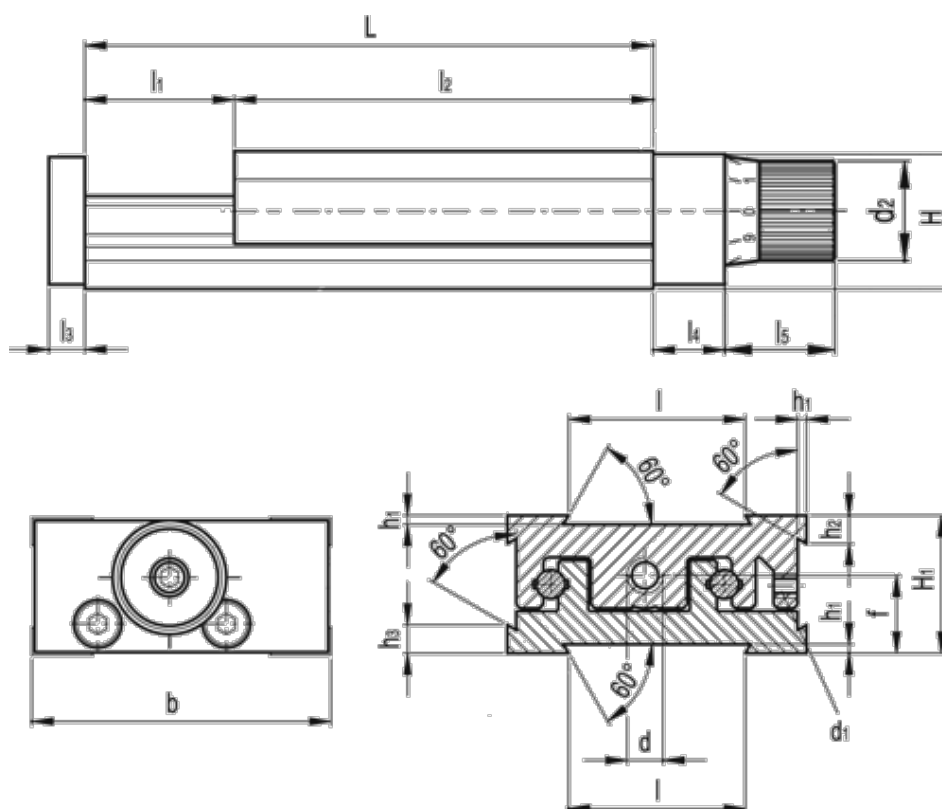

# Data Sheet

Article number: 20770032

Description: Adjustable slide unit  
GN 900-120-235-75-D-1

## Measures

b = 120	h2 = 13.8
d = M10x1	h3 = 13.8
d1 = M5	l = 80
d2 = 34	L - l1 = 235-75
f = 26.3	l2 = 160
H = 45.0	l3 = 10
h1 = 2.0	l4 = 18
H1 = 46	l5 = 34